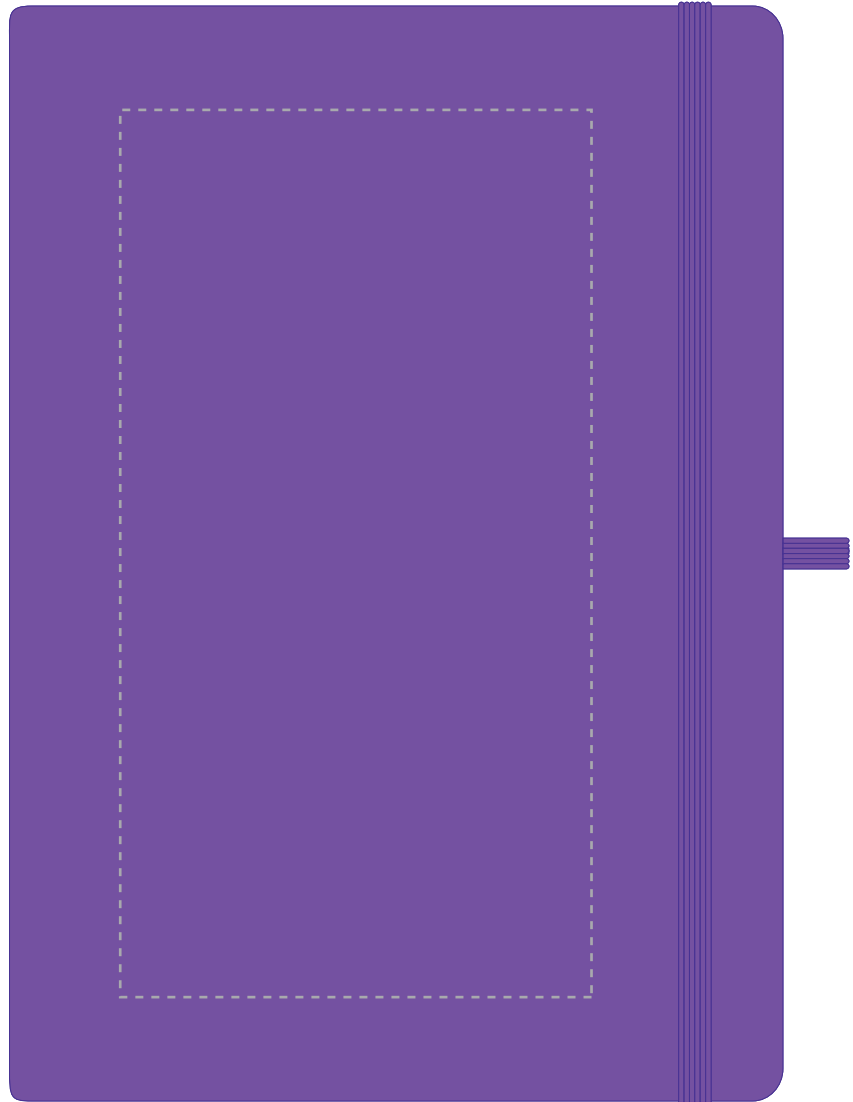

Your Ref:	Quantity:	Product Code: QS0344
Our Ref:	Version: 1	Product Colour: PURPLE

PRINTING CONCERNS:

We stock this item in the following colours

**PANTONE REFERENCE(S)**

Due to the nature of the product the print position may vary by 2 - 3 mm

● Debossing/ Foil blocking

ARTWORK SCALE 50%

Product Image for visualisation
- colours may vary

- CENTRED TO PRINT AREA
- CENTRED TO NOTEBOOK

The dashed line is to demonstrate print area and will not appear on your printed item